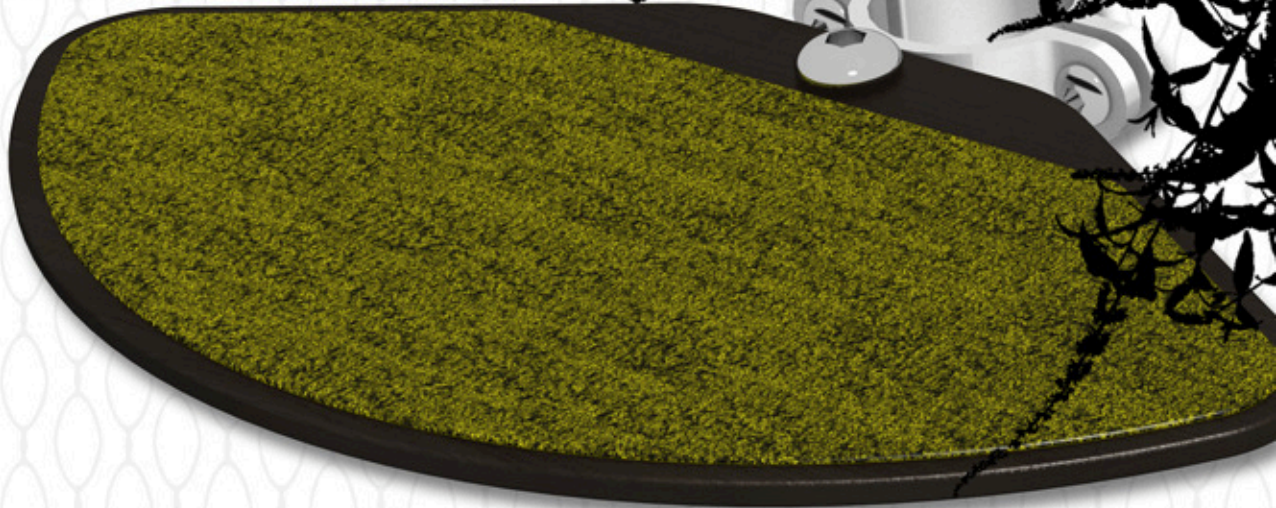

CARPET COLOR OPTIONS

FLOR CARPETS ARE EVERYONE'S FIRST CHOICE WHEN IT COMES TO DURABILITY, SUSTAINABILITY AND PRACTICALITY.

MADE WITH RENEWABLE AND RECYCLED MATERIALS, FLOR IS RECYCLABLE SO YOU CAN FEEL GOOD THAT YOUR DECISION IS A RESPONSIBLE ONE.

FLOR® AVAILABLE CARPET COLORS

* CUSTOM CARPET OPTIONS ARE AVAILABLE AT ADDITIONAL COST - PLEASE CONTACT US FOR DETAILS

PRICING

IKEA STOLMEN
COMPONENTS

STOLMEN POLE

$ 50.00*

**MOUNTING BRACKETS
SOLD IN A SET OF 4 CLAMPS**

$ 14.00*

* SHIPPED SEPARATELY; PRICES INCLUDE SHIPPING COSTS