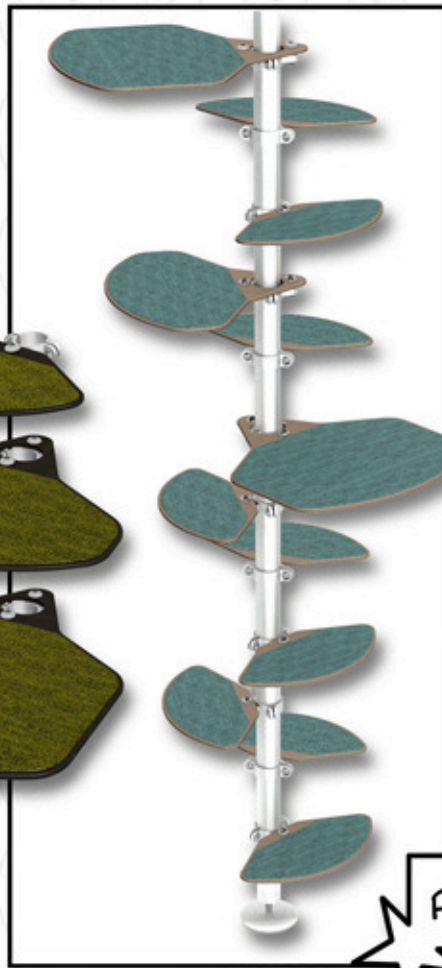

9 x

1 x

2 x

COMBO 2

THE COMBO 2 PACKAGE INCLUDES

6 x

1 x

1 x

PRICING COMBOS

COMBO 1

FINISHED
D.I.Y. OPTION

10% DISCONT
\$ ~~527.00~~ \$ 474.00
\$ ~~387.00~~ \$ 348.00

COMBO 2

FINISHED
D.I.Y. OPTION

\$ 296.00
\$ 228.50

COMBO 1 COMES WITH **9** SMALL STEPS & **1** MEDIUM PLATFORM & **2** LARGE PLATFORMS IN YOUR CHOICE OF WOOD STAIN AND CARPET COLOR. IT INCLUDES ALL THE BOLTS AND MOUNTING SUPPLIES NEEDED TO ATTACH THE HOLLYWOOD FRANKLIN TOWER PIECES TO THE IKEA STOLMEN SYSTEM (THE IKEA MOUNTING FIXTURES ARE **NOT** INCLUDED), AS WELL AS A DETAILED, AND EASY TO FOLLOW ILLUSTRATED INSTRUCTION MANUAL. THIS COMBO COMES WITH A 10% DISCOUNT TOWARDS BUYING THE KITS SEPARATELY.