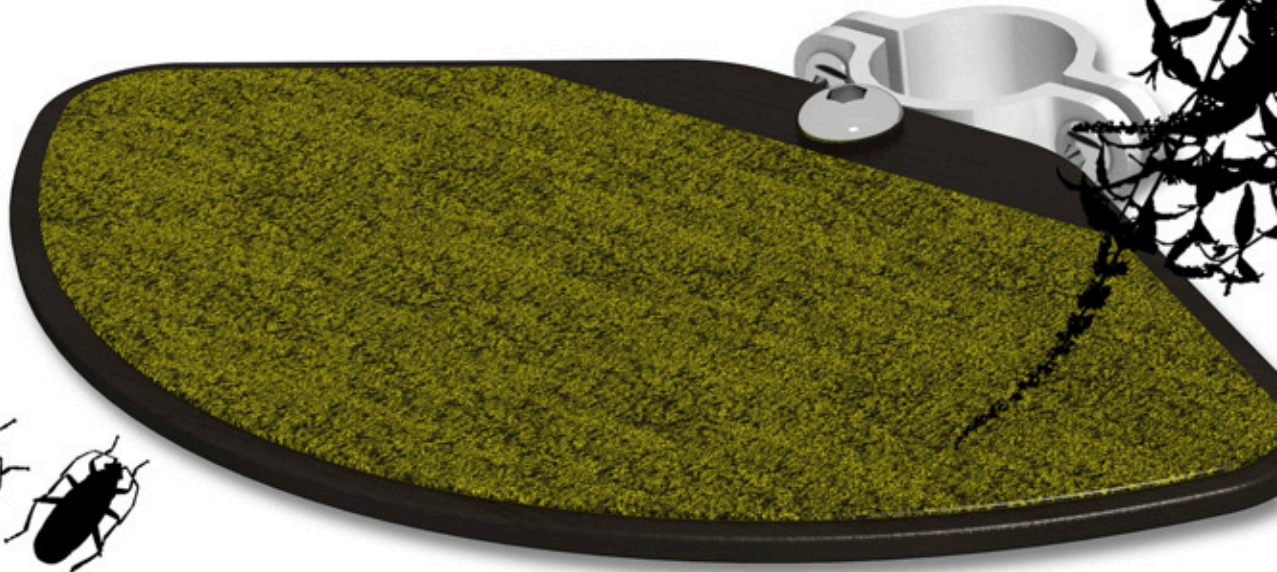

THE POLE HEIGHT CAN BE ADJUSTED
FROM 82 5/8" TO 129 7/8".

FOR STORE LOCATIONS OR TO ORDER ONLINE VISIT [WWW . IKEA . COM](http://WWW.IKEA.COM)

PLATFORM SPECIFICATIONS

- SMALL STAIR RISER
7 1/2" X 1'2" 1/2" THICK
- MEDIUM PLATFORM
1'3" X 1'6" 1/2" THICK
- LARGE PLATFORM
1'7" X 1'6" 1/2" THICK
- SPACE REQUIREMENT : DIAMETER 1'5"

ALL RISERS AND PLATFORMS ARE
HANDMADE IN CALIFORNIA
OUT OF MDF WOOD.

WOOD STAIN OPTIONS

COLORS *

BLEACHED WHITE | FLAT BLACK | DARK BROWN

* STAIN COLORS MIGHT
VARY SLIGHTLY FROM THE
SAMPLES ABOVE

CARPET COLOR OPTIONS

FLOR CARPETS ARE EVERYONE'S FIRST CHOICE WHEN IT COMES TO DURABILITY, SUSTAINABILITY AND PRACTICALITY.

MADE WITH RENEWABLE AND RECYCLED MATERIALS, FLOR IS RECYCLABLE SO YOU CAN FEEL GOOD THAT YOUR DECISION IS A RESPONSIBLE ONE.