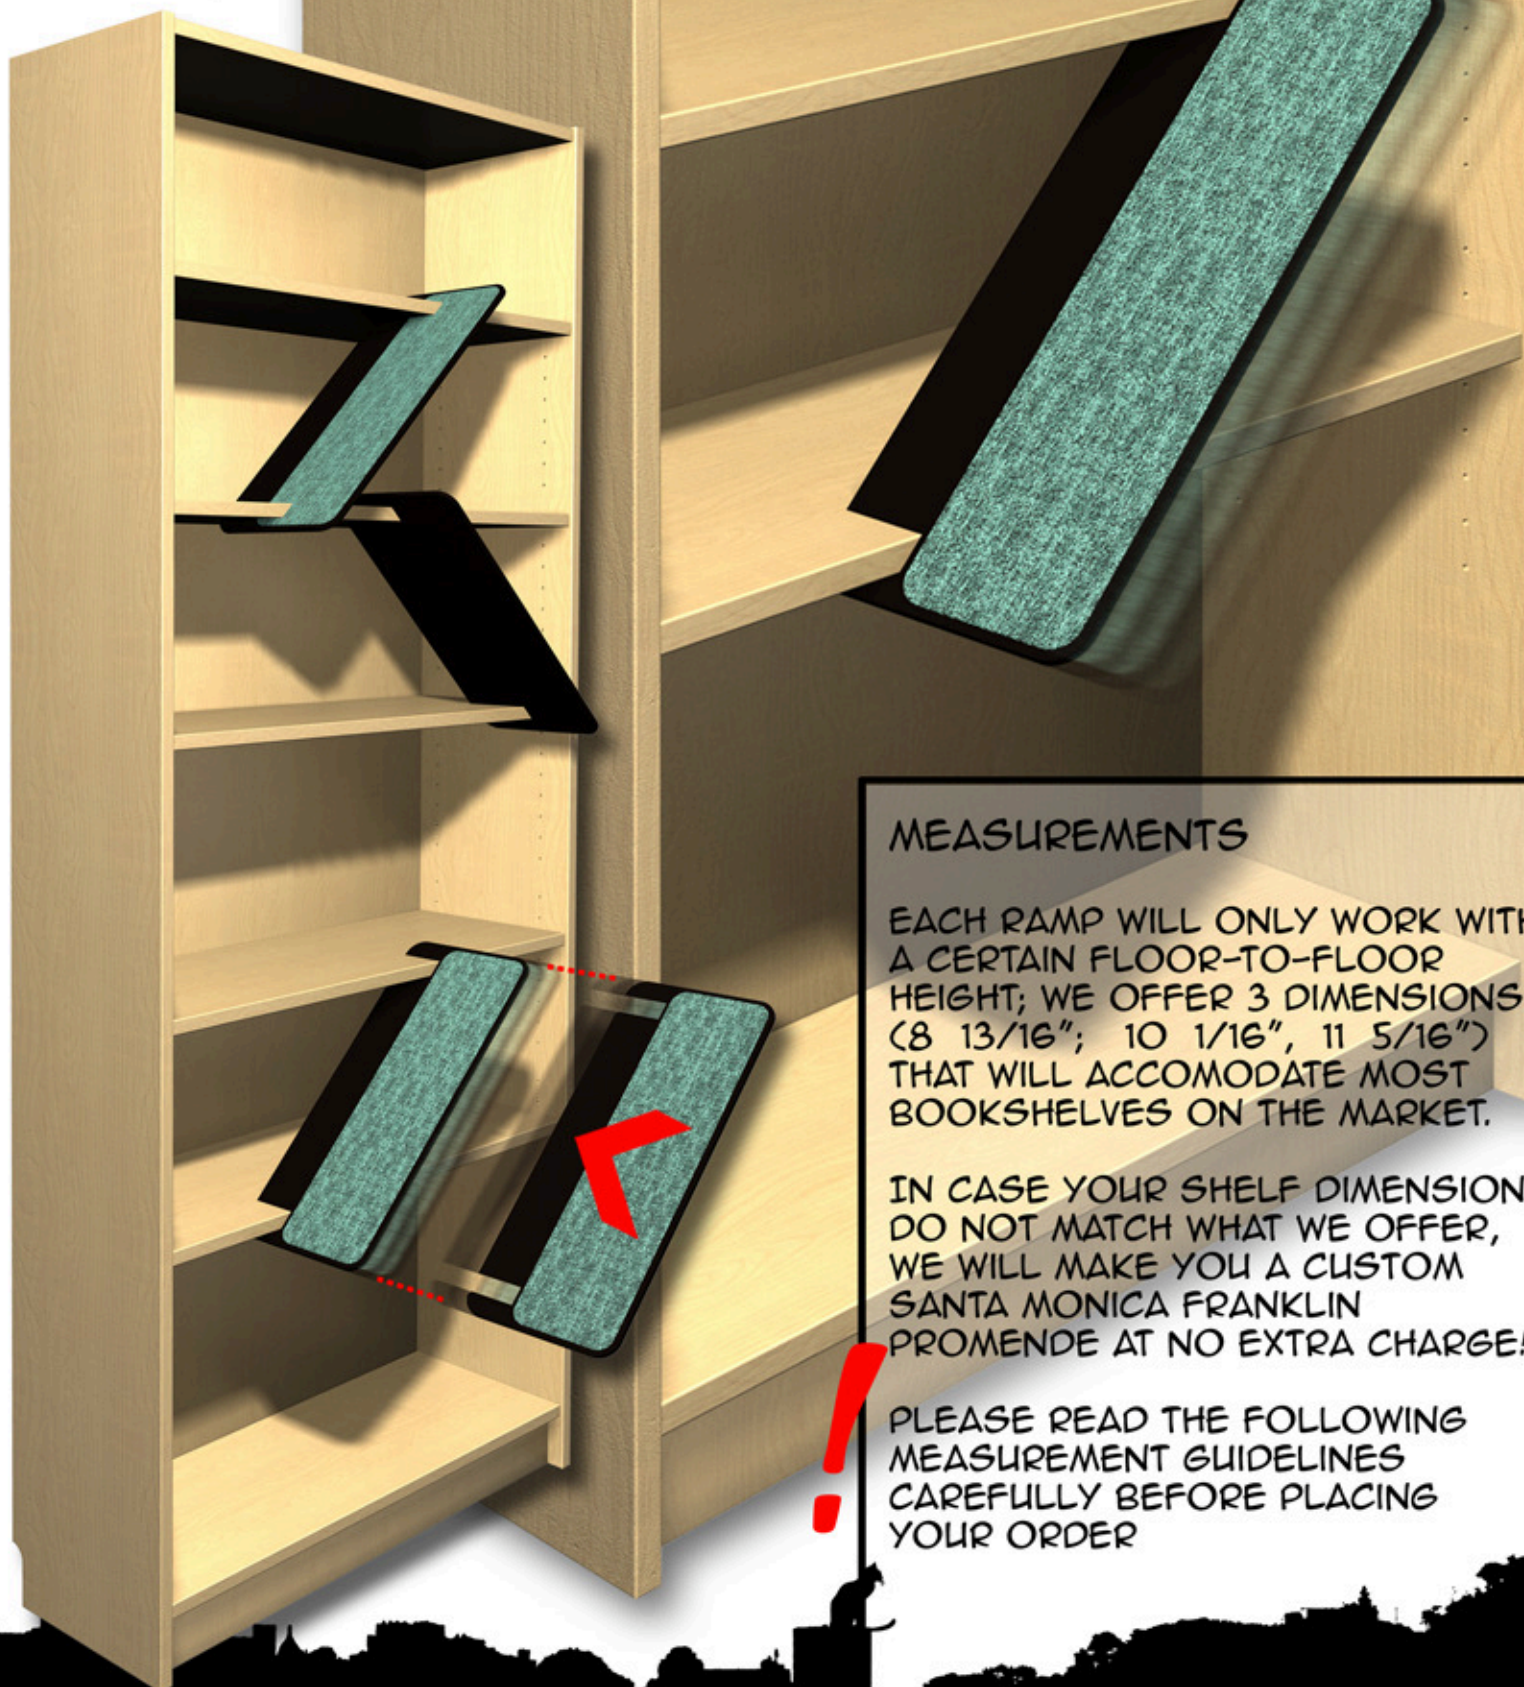

IN ORDER TO FIGURE OUT WHAT SIZE THE RAMP NEED TO BE IN ORDER TO FIT ONTO YOUR SHELF, PLEASE READ CAREFULLY THROUGH THE FOLLOWING TWO PAGES. THE MOST COMMON DIMENSIONS ARE

**A** 8 13/16" **B** 10 1/16" **C** 11 5/16"

## ASSEMBLY

EACH RAMP FEATURES TWO NOTCHES THAT SLIDE EASILY OVER THE FLOORS OF YOUR SHELVES AT HOME AND CLAMP THEMSELVES SECURELY WITHOUT ANY ADDITIONAL NEED FOR GLUE, SCREWS ETC.