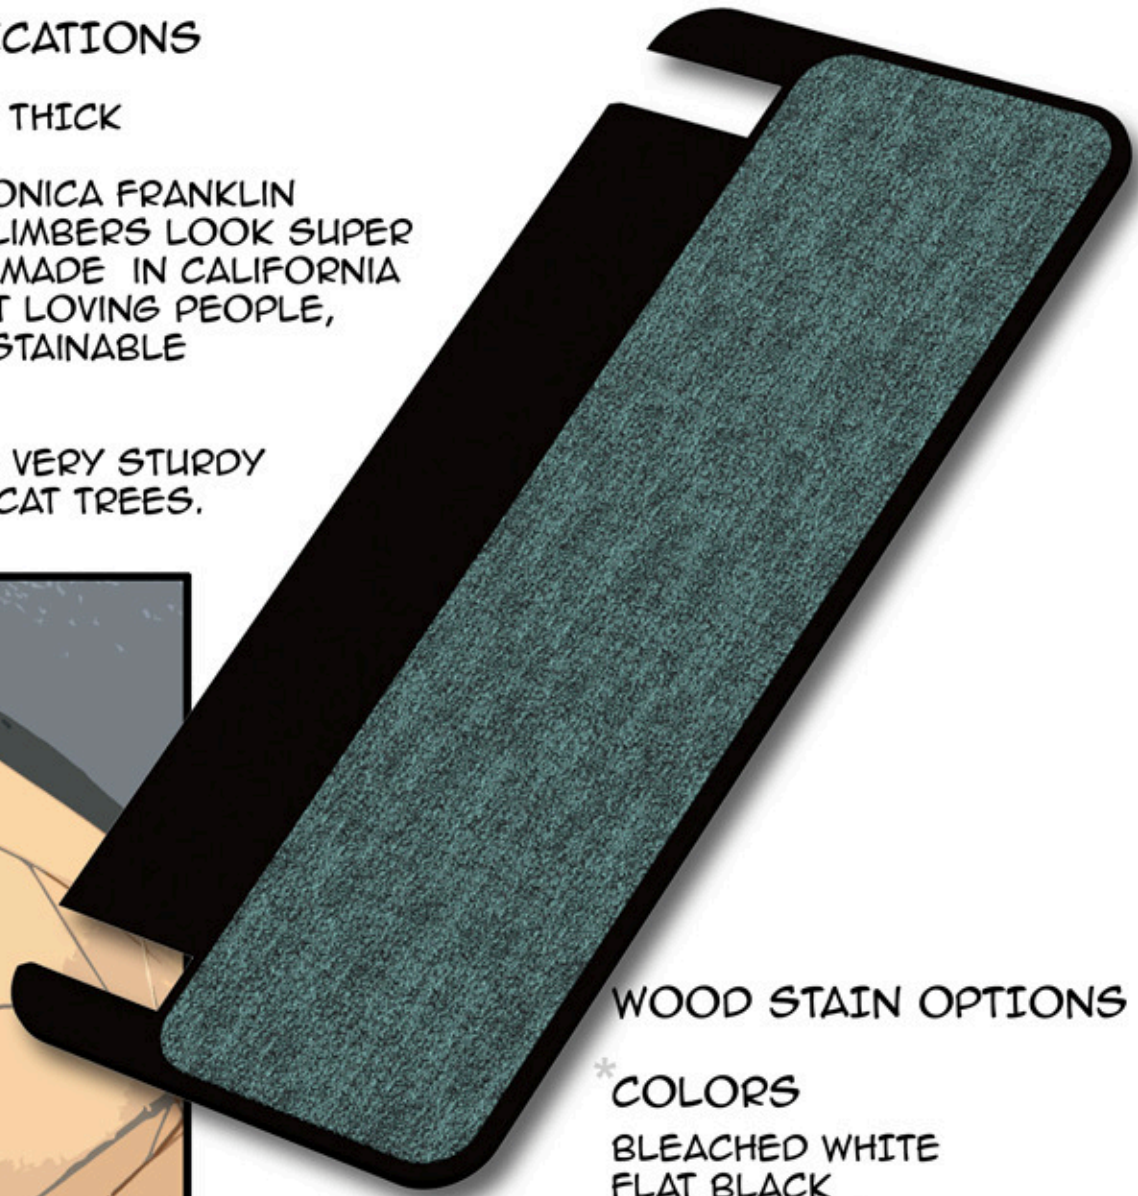

MATERIAL SPECIFICATIONS

- 1' 8" X 18" 1/4" THICK
- ALL OF OUR SANTA MONICA FRANKLIN PROMENADE SHELF CLIMBERS LOOK SUPER SWEET AND ARE HANDMADE IN CALIFORNIA BY VERY TALENTED CAT LOVING PEOPLE, USING EXCELLENT SUSTAINABLE MATERIALS.

THEY ARE MADE FROM VERY STURDY MDF WOOD LIKE OUR CAT TREES.

WOOD STAIN OPTIONS

* COLORS

BLEACHED WHITE
FLAT BLACK
DARK BROWN