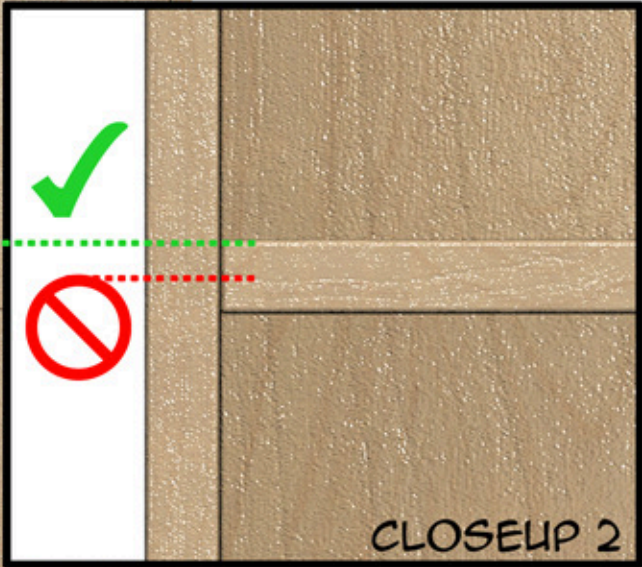

PLEASE READ THE FOLLOWING MEASUREMENT GUIDELINES CAREFULLY BEFORE PLACING YOUR ORDER

**STEP 1**

PLEASE MEASURE CAREFULLY THE THICKNESS OF ONE SHELF - A COMMON DIMENSION WOULD BE 3/4" (19MM)

CLOSEUP 1

**STEP 2**

CLOSEUP 2

**STEP 2**

PLEASE MEASURE CAREFULLY THE DISTANCE BETWEEN TWO SHELVES FROM **TOP** OF SHELF 1 TO **TOP** OF SHELF 2

**PLEASE NOTE THAT THE MAXIMUM DISTANCE CANNOT EXCEED 12.5 INCHES FROM TOP TO TOP OF SHELF**