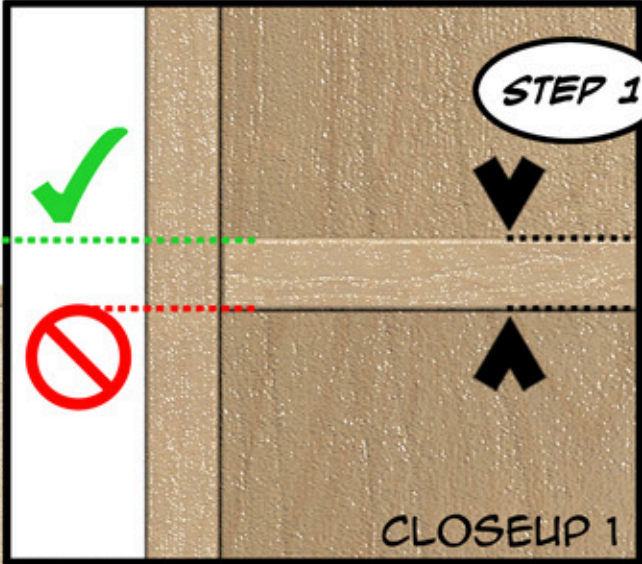

STEP 1

PLEASE MEASURE CAREFULLY THE THICKNESS OF ONE SHELF - A COMMON DIMENSION WOULD BE 3/4" (19MM)

CLOSEUP 1